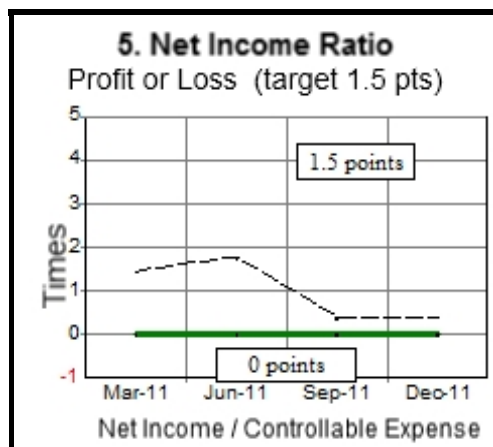

HAWC Dash-Board Report

As of Dec 31, 2011

December 2011 numbers are year-to-date values (Est. score 9 + 7.5 + 2.0 + 4.0 + 1.5 + 0 = 24 or 80%)

Data above the line is good. Data below the line is unfavorable.