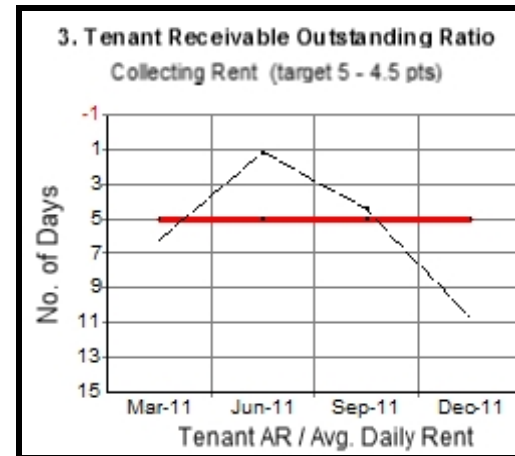

HAWC Dash-Board Report

As of Dec 31, 2011

December 2011 numbers are year-to-date values (Est. score 9 + 7.5 + 2.0 + 4.0 + 1.5 + 0 = 24 or 80%)

Data above the line is good. Data below the line is unfavorable.