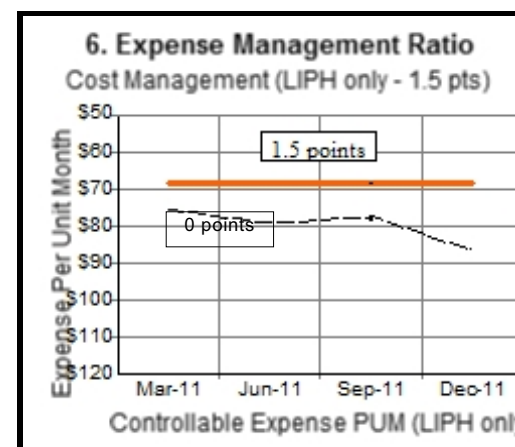

HAWC Dash-Board Report

As of Dec 31, 2011

December 2011 numbers are year-to-date values (Est. score 9 + 7.5 + 2.0 + 4.0 + 1.5 + 0 = 24 or 80%)

Data above the line is good. Data below the line is unfavorable.