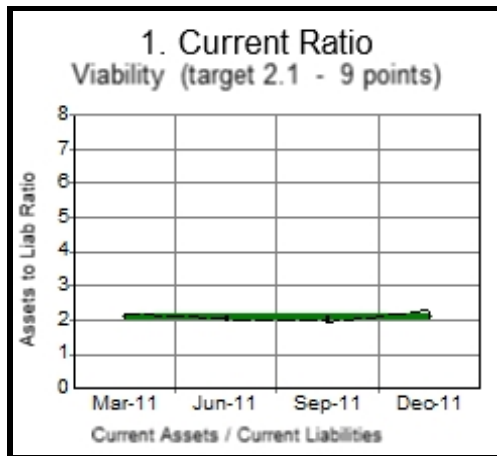

HAWC Dash-Board Report

As of Dec 31, 2011

December 2011 numbers are year-to-date values (Est. score 9 + 7.5 + 2.0 + 4.0 + 1.5 + 0 = 24 or 80%)

Data above the line is good. Data below the line is unfavorable.