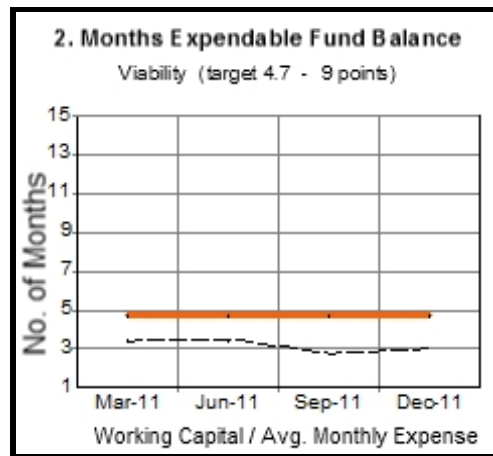

HAWC Dash-Board Report

As of Dec 31, 2011

December 2011 numbers are year-to-date values (Est. score 9 + 7.5 + 2.0 + 4.0 + 1.5 + 0 = 24 or 80%)

Data above the line is good. Data below the line is unfavorable.