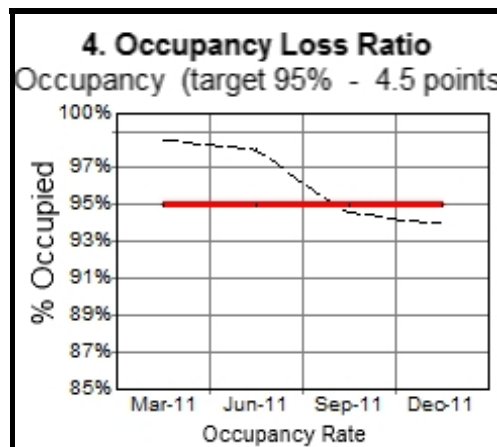

HAWC Dash-Board Report

As of Dec 31, 2011

December 2011 numbers are year-to-date values (Est. score 9 + 7.5 + 2.0 + 4.0 + 1.5 + 0 = 24 or 80%)

Data above the line is good. Data below the line is unfavorable.